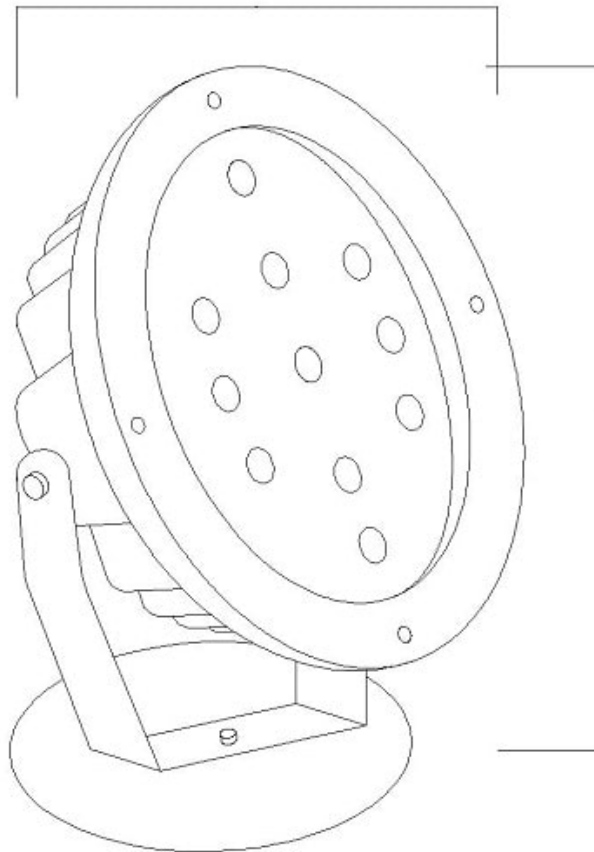

OUT-TREE

Material : Aluminum die-cast housing.

IP Class : IP67

Suitable Operating Ambient Temperature : $-20^{\circ}\text{C} < t_a < + 45^{\circ}\text{C}$

Atex Certificate : CE -EN-IEC 60598-1-EN IEC 60598-2-1

Cable Gland Entries : Pg7

Led : Ledvance/Tyf/Philips

Power Options : 18W

Driver : MOSO/PHILIPS/OSRAM

Suitable Operating Voltage Range : 220-240V

Frequency Range : 50-60 Hz

Paint : Steel

Mounting Accessories : Custom Plastic Connector

Ø140mm

h:145mm

CODE	POWER	DIMENSIONS	LUMEN	KELVIN	MOUNTING CUT-OUT SIZE	CRI	WEIGHT
OUT-TREE	25W	85/150	2520	4000/5000/3000/6000	-	CRI>90	0,75 kg

ZEY LUX