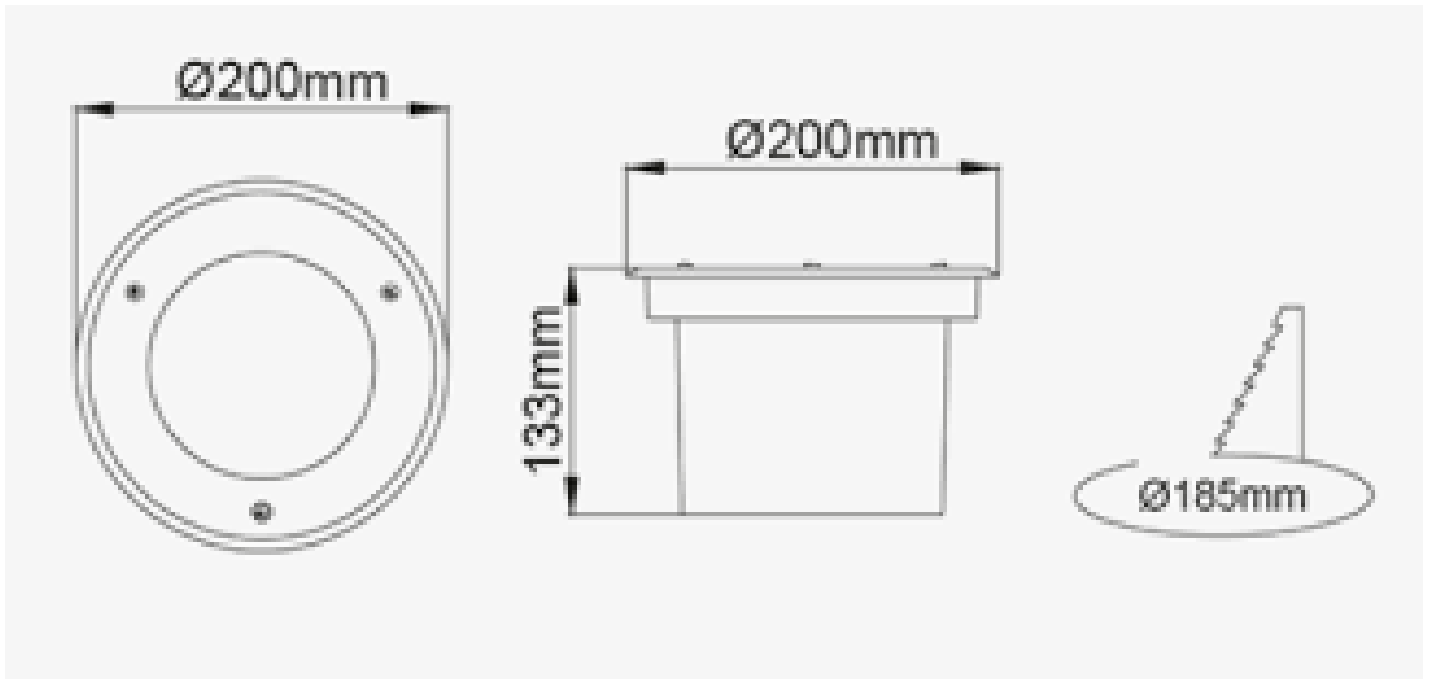

OUT-REC

Material : Steel, Tempered Glass

IP Class : IP67

Suitable Operating Ambient Temperature : $-20^{\circ}\text{C} < t_a < + 45^{\circ}\text{C}$

Atex Certificate : CE -EN-IEC 60598-1-EN IEC 60598-2-1

Cable Gland Entries : Pg7

CODE	POWER	DIMENSIONS	LUMEN	KELVIN	MOUNTING CUT-OUT SIZE	CRI	WEIGHT
OUT-REC	25W	65/150	3500	4000/5000/3000/6000	-	CRI>90	0,60 kg

ZEY LUX