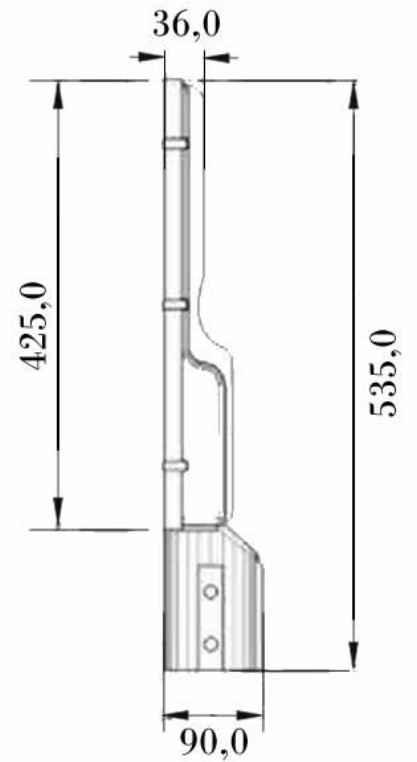

CEGART

Material: Aluminum die-cast housing

IP Class : IP67

Suitable Operating Ambient Temperature : $-20^{\circ}\text{C} < t_a < + 45^{\circ}\text{C}$

Certificate : CE -EN-IEC 60598-1-EN IEC 60598-2-1

Cable Gland Entries : Pg9

Led : PHILIPS/NICHIA/OSRAM

Power Options : 100W-150W-180W

Driver : MOSO/INVERTRONICS/PHILIPS

Suitable Operating Voltage Range : 220-240V

Frequency Range : 50-60 Hz

Paint : Electrostatic Powder Coating

Mounting Accessories : Console

CODE	POWER	DIMENSIONS	LUMEN	KELVIN	MOUNTING CUT-OUT SIZE	CRI	WEIGHT
CEGART	100W	535/ 252 / 60	14000	4000/5000/6500	-	CRI>80	4,75 kg
CEGART	150W	535/ 252 / 60	21000	4000/5000/6500	-	CRI>80	4,74 kg
CEGART	180W	535/ 252 / 60	25200	4000/5000/6500	-	CRI>80	4,75 kg