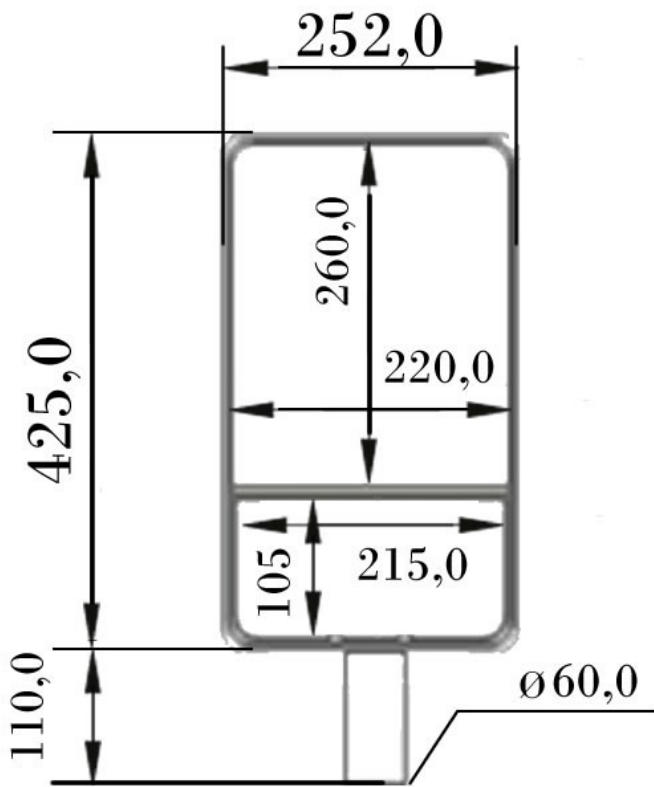

Led : PHILIPS/NICHIA/OSRAM

Power Options : 100W-150W-180W

Driver : MOSO/INVERTRONICS/PHILIPS

Suitable Operating Voltage Range : 220-240V

Frequency Range : 50-60 Hz

Paint : Electrostatic Powder Coating

Mounting Accessories : Console

CODE	POWER	DIMENSIONS	LUMEN	KELVIN	MOUNTING CUT-OUT SIZE	CRI	WEIGHT
CEGART	100W	535/ 252 / 60	14000	4000/5000/6500	-	CRI>80	4,75 kg
CEGART	150W	535/ 252 / 60	21000	4000/5000/6500	-	CRI>80	4,74 kg
CEGART	180W	535/ 252 / 60	25200	4000/5000/6500	-	CRI>80	4,75 kg