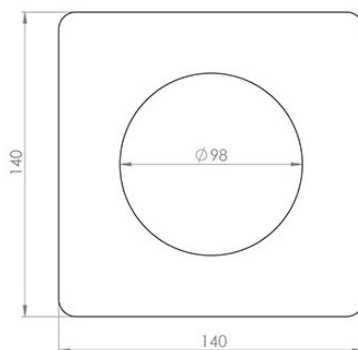

CODE	POWER	DIMENSIONS	LUMEN	KELVIN	MOUNTING CUT-OUT SIZE	CRI	WEIGHT
ARCHITECT	20W	85/ 70	2000	4000/5000/6500	75MM	CRI>95	0,280 kg

**ZEY LUX**