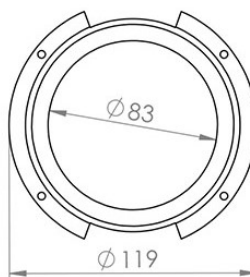

CODE	POWER	DIMENSIONS	LUMEN	KELVIN	MOUNTING CUT-OUT SIZE	CRI	WEIGHT
ARCHITECT	20W	85/ 70	2000	4000/5000/6500	75MM	CRI>95	0,280 kg

**ZEY LUX**