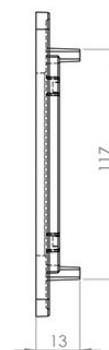

Material: Aluminum die-cast housing

IP Class : IP44

Suitable Operating Ambient Temperature :  $-20^{\circ}\text{C} < t_a < + 45^{\circ}\text{C}$

Certificate : CE -EN-IEC 60598-1-EN IEC 60598-2-1

Cable Gland Entries : Pg7

Led : LEDVANCE/TYF

Power Options : 15W

Driver : LIFUT/EAGLERISE/OSRAM ELEMENT

Suitable Operating Voltage Range : 220-240V

Frequency Range : 50-60 Hz

Paint : Electrostatic Powder Coating

Mounting Accessories : Metal Legs

CODE	POWER	DIMENSIONS	LUMEN	KELVIN	MOUNTING CUT-OUT SIZE	CRI	WEIGHT
ARCHITECT	20W	85/ 70	2000	4000/5000/6500	75MM	CRI>95	0,280 kg

**ZEY LUX**