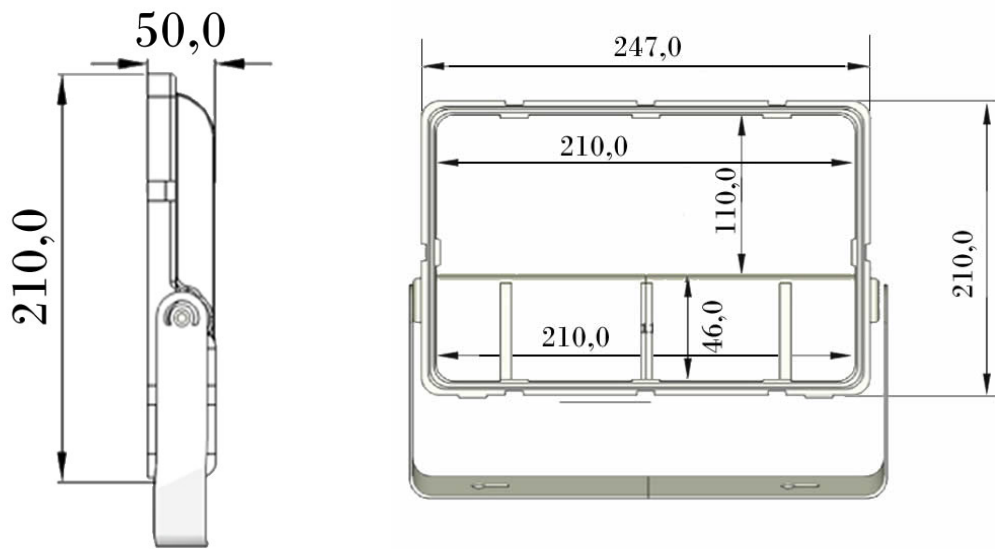

VICE

Material : Aluminum Injection Body, 4 mm Tempered Glass

IP Class : IP67

Suitable Operating Ambient Temperature : $-20^{\circ}\text{C} < t_a < + 45^{\circ}\text{C}$

Atex Certificate : CE -EN-IEC 60598-1-EN IEC 60598-2-1

Mounting Accessories : Metal Leg

CODE	POWER	DIMENSIONS	LUMEN	KELVIN	MOUNTING CUT-OUT SIZE	CRI	WEIGHT
VICE	25W	210/ 240/ 60	3500	4000/5000/6500	-	CRI>95	2,1 kg
VICE	50W	210/ 240/ 60	7000	4000/5000/6500	-	CRI>95	2,1 kg